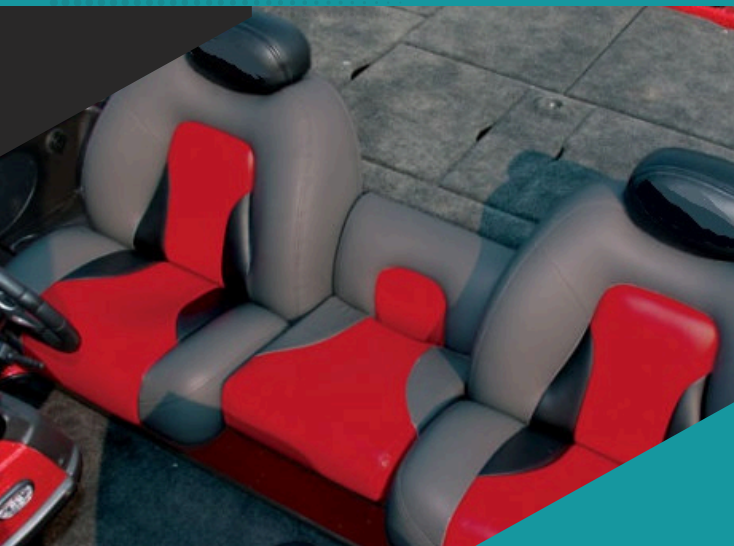

Why Choose Us?

Our goal is to provide a premium product that solves common complaints of boaters. Strong, Stable, Smooth, Quiet, Convenient, this is how we:

DELIVER THE EXPERIENCE YOUR BRAND DESERVES.

- ✔ Less wobble.
- ✔ Easy installation.
- ✔ Low-Profile
- ✔ Responsive Service

Contact Us

(417) 322-1918

731 Jefferson Ave.
Conway, MO 65632

www.forestarindustries.com

sales@forestarindustries.com