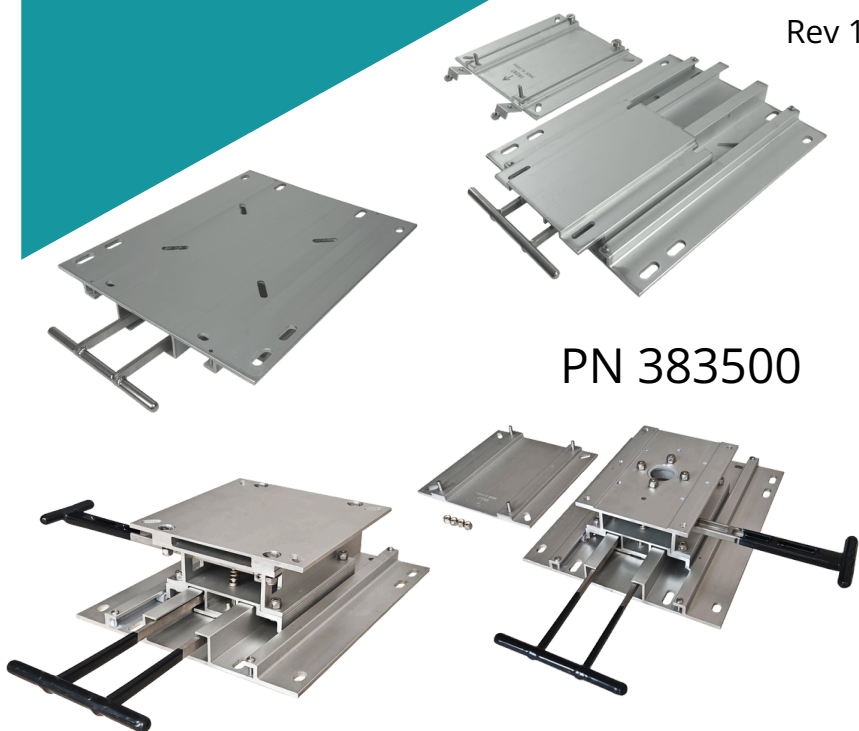

# Low-Profile Bench Slide Pedestals

Designed to be more sturdy and stable resulting in less wobble to handle wider / larger seats.

Rev 1

PN 383500

**NEW** PN 383520 LH or RH

### Mount

8" wide mounting plate for more stability.

### Post

Only 1-1/2" tall with 6" of travel.

### Base

Top mount for easy installation.